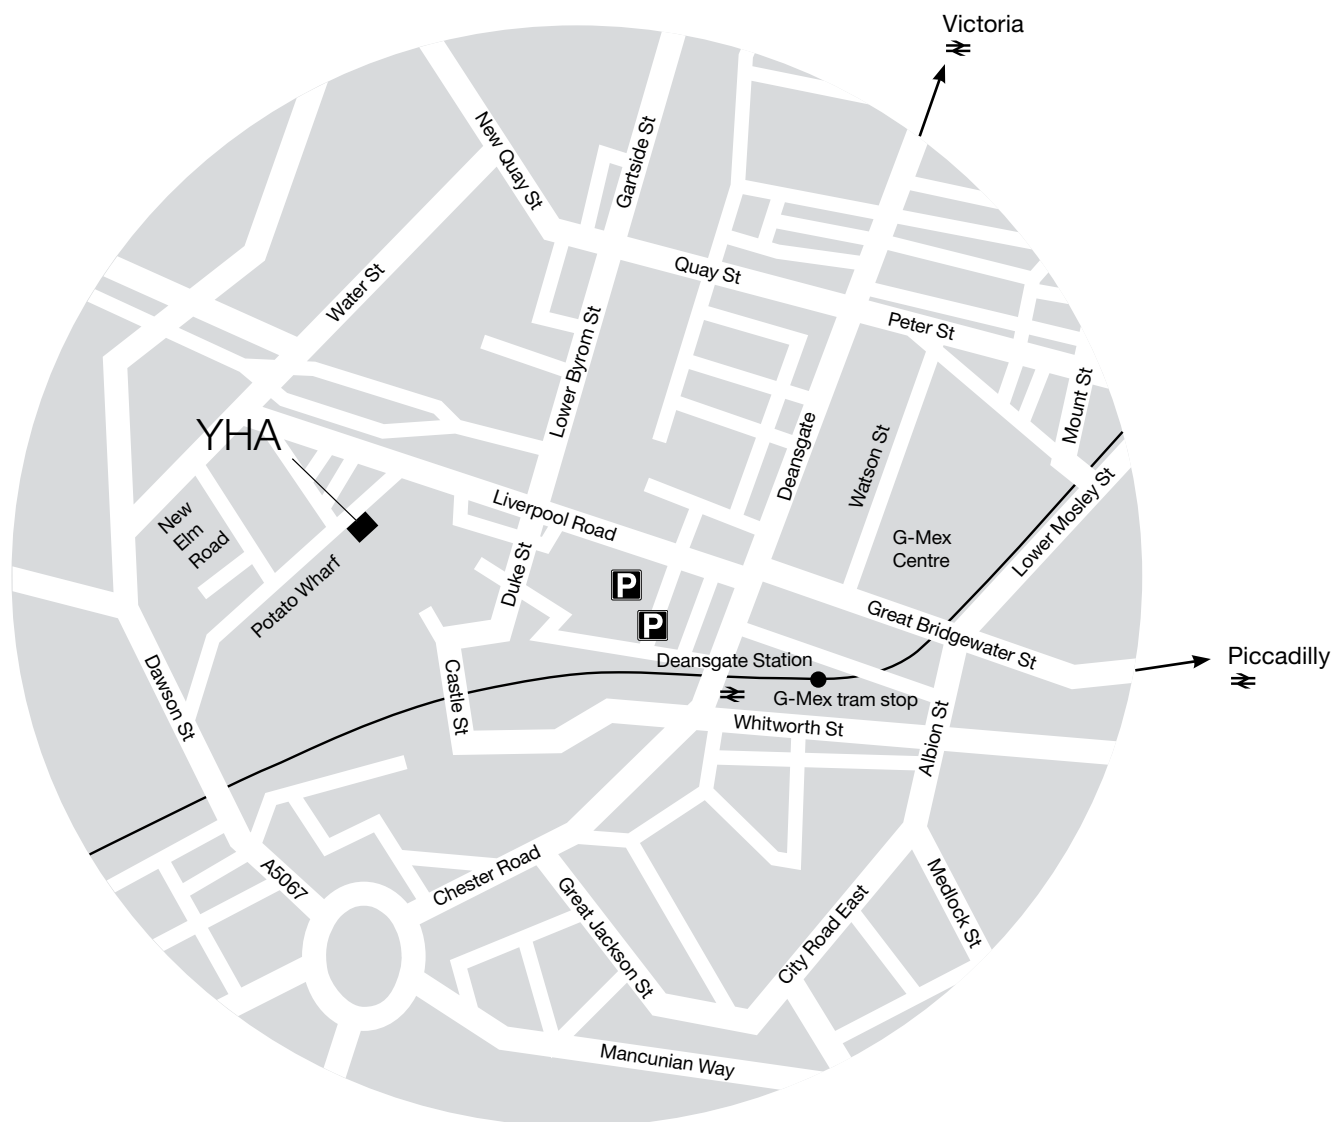

Directions to Shelter Training Manchester

This course is being held at Manchester YHA, Potato Wharf, Castlefield, Manchester M3 4NB tel: 0161 839 9960 www.yhamanchester.org.uk (see map below)

Getting here

- Rail** From Deansgate railway station you can walk easily to the venue in around five minutes. Rail connections to Deansgate are available from Piccadilly but not from Victoria. From Victoria or Piccadilly station a taxi would cost £5–£6 and take around 10 minutes. Alternatively, you can take a tram from Victoria or Piccadilly station to the G-Mex Metrolink tram stop (see below). The venue is five minutes walk from here. A free bus service 'Metroshuttle: Route 2-Green' runs every 10 minutes from Victoria station to Liverpool Road.
- Car** The nearest car parks are in Collier Street and Bridgewater Street.
- Tram** The Metrolink tram stop at G-Mex is around five minutes walk from the venue. From Victoria or Piccadilly stations a return tram ticket costs £1.10.