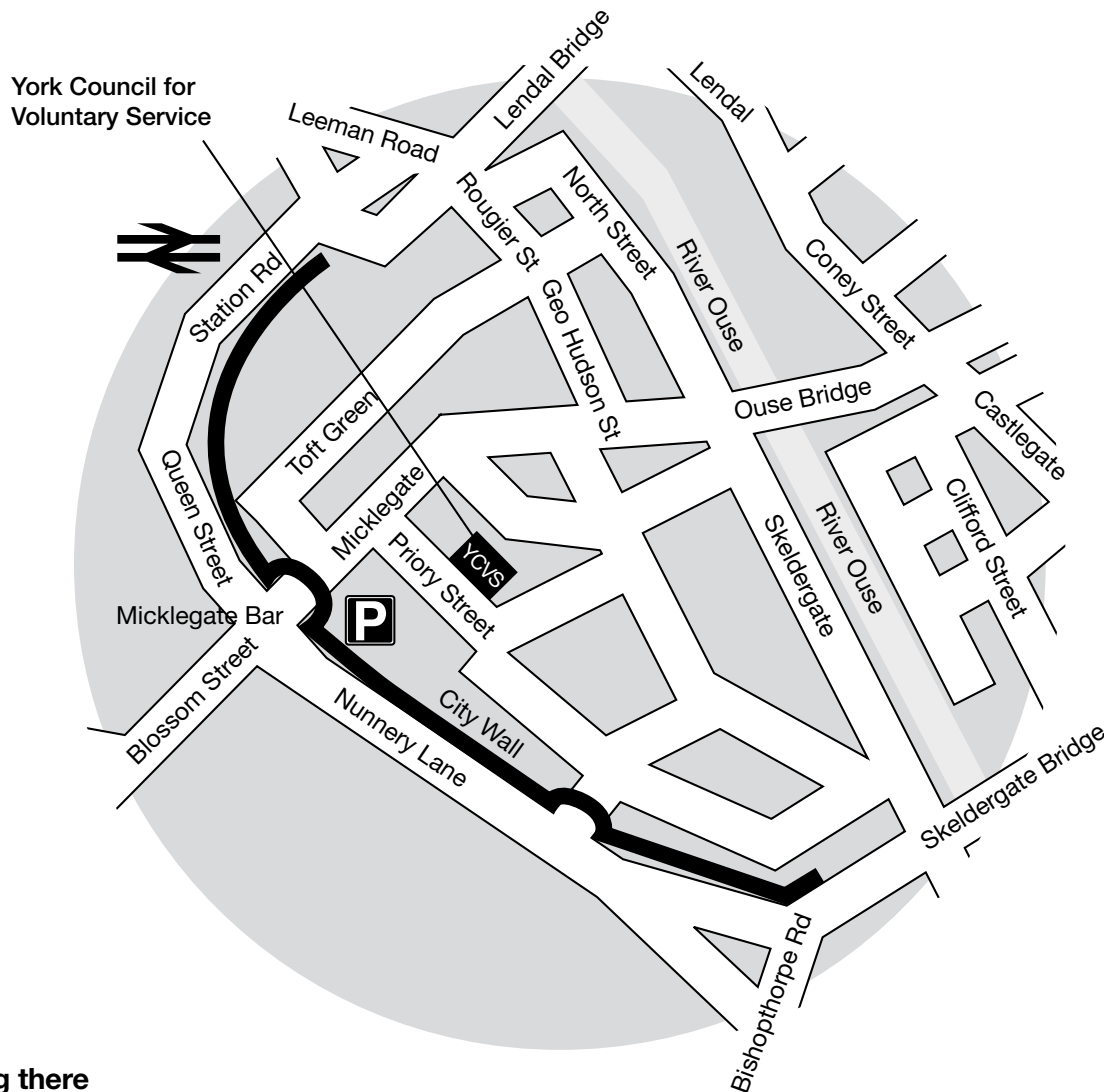

# Directions to Shelter Training in York

Our Shelter Training courses in York are held at the Yorkcvs Priory Street Centre.

**York Council for Voluntary Service (Yorkcvs),**  
Priory Street Centre, 15 Priory Street, York YO1 6ET  
Tel: 01904 621133  
[www.yorkcvs.org.uk](http://www.yorkcvs.org.uk)

## Getting there

### By car

Parking is available in the pay-and-display car park in Nunnery Lane.